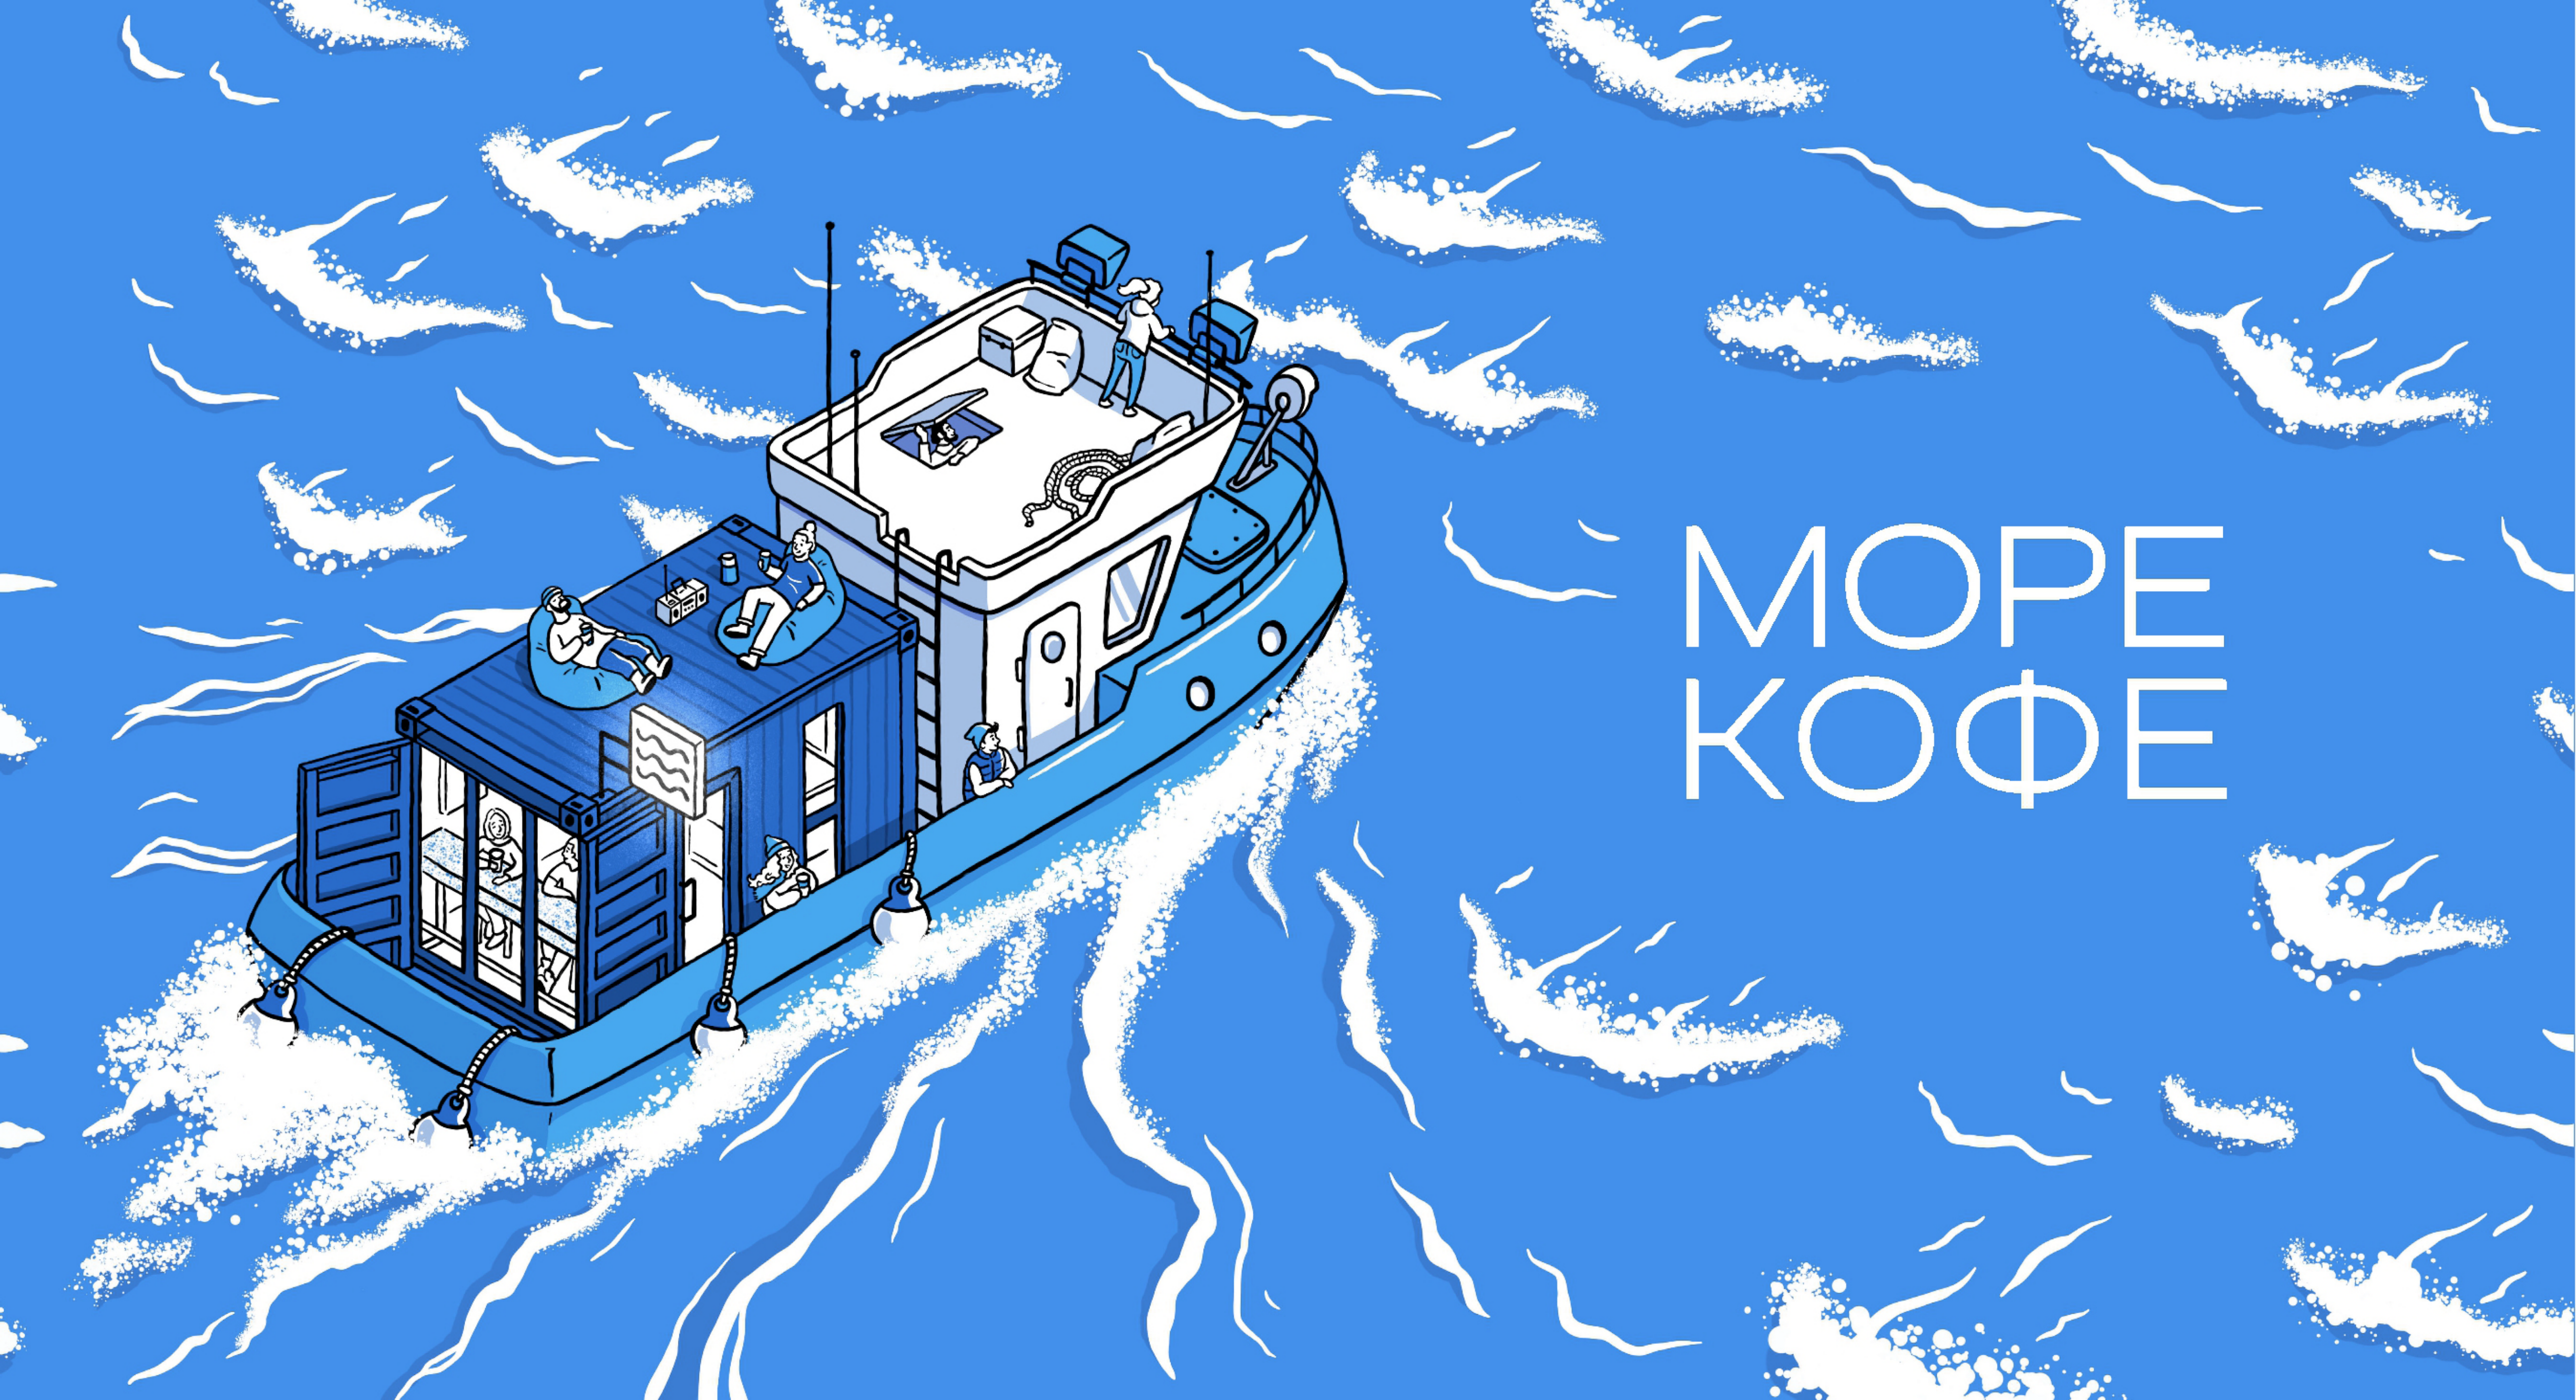

We had quite unique experience of working with coffee shop located in a real sea container. We wanted to play with this idea and for the design of cups and other packaging in the coffee shop, we drew a ship with this very container. The ship's crew features real members from the coffee shop's team.

ΜΟΡΕ
ΚΟΦΕ